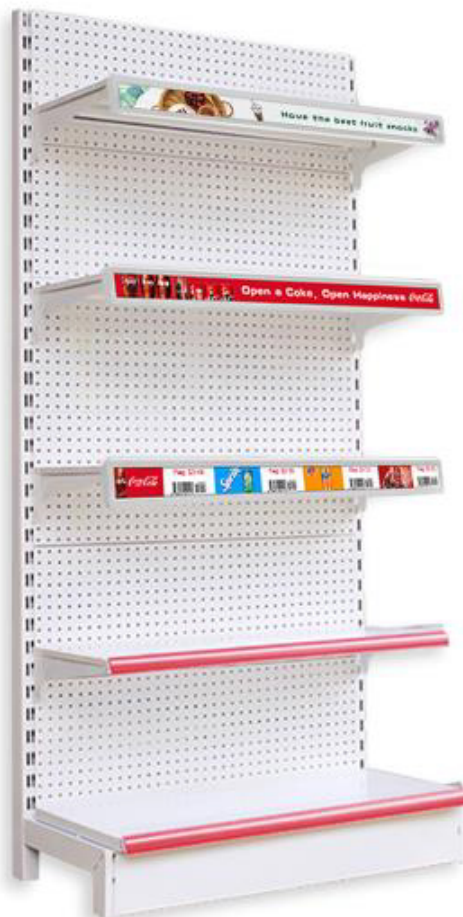

34.9 inch

Shelf Edge LCD Display

SCREEN
solutions

34.9 inch Shelf Edge LCD Display

Screen Solutions shelf edge displays are a range of digital signage products designed for retail shelves. This 34.9 inch display comes with an excellent industrial design, sleek look and superior capabilities you can depend on. Plus, its installation and deployment are simple and secure so you can get started in no time.

Screen Solutions edge displays run perfectly with our digital signage software, a proven and trusted platform that offers rich functionality for sophisticated digital signage needs. By applying this shelf digital signage solution to your new retail landscape, you can focus on your marketing strategies and explore more possibilities.

34.9 inch Shelf Edge LCD Display

Features

- ✓ High screen resolution
- ✓ Natural display with vivid colors
- ✓ Digital signage software
- ✓ New retail solutions
- ✓ Superior industrial design
- ✓ Shelf edge installation
- ✓ Original LCD panel quality
- ✓ Long life span and energy saving

34.9 inch Shelf Edge LCD Display

Specifications

Display	Diagonal Length	34.9 inch
	Resolution	1920*108
	Display Area	885.6*50mm
	Brightness	600 cd/m ²
	Contrast	1000:1
	Viewing Angle	89°/89°/89°/89°(L/R/U/D)
	Color	16.7M/8Bit
Android Solution	CPU	ARM Coretex-A53 RK3368, 8 Core, 1.6GHz
	Memory	DDR-3, 1GB
	Storage	8G EMMC NAND
	Operating System	Android
	Interface	RJ45 x 1, USB2.0 x 2, Audio out x 1, Power x 1, IR x 1
Monitor	Interface	HDMI x 1, VGA x1,Power x 1, IR x 1
Power	Consumption	50W
	Input	100-240 VAC, 50/60 Hz
Other	Net Weight	8.6 kg
	Net Size	920*86*24mm
	Appearance	Black/white metal shell, Anti-glare glass (optional)
	Installation	VESA holes available, Shelf-edge hanging rack optional
	Accessories	Power cord,Remote control, Hanging rack (optional), Wi-Fi antenna, User manual